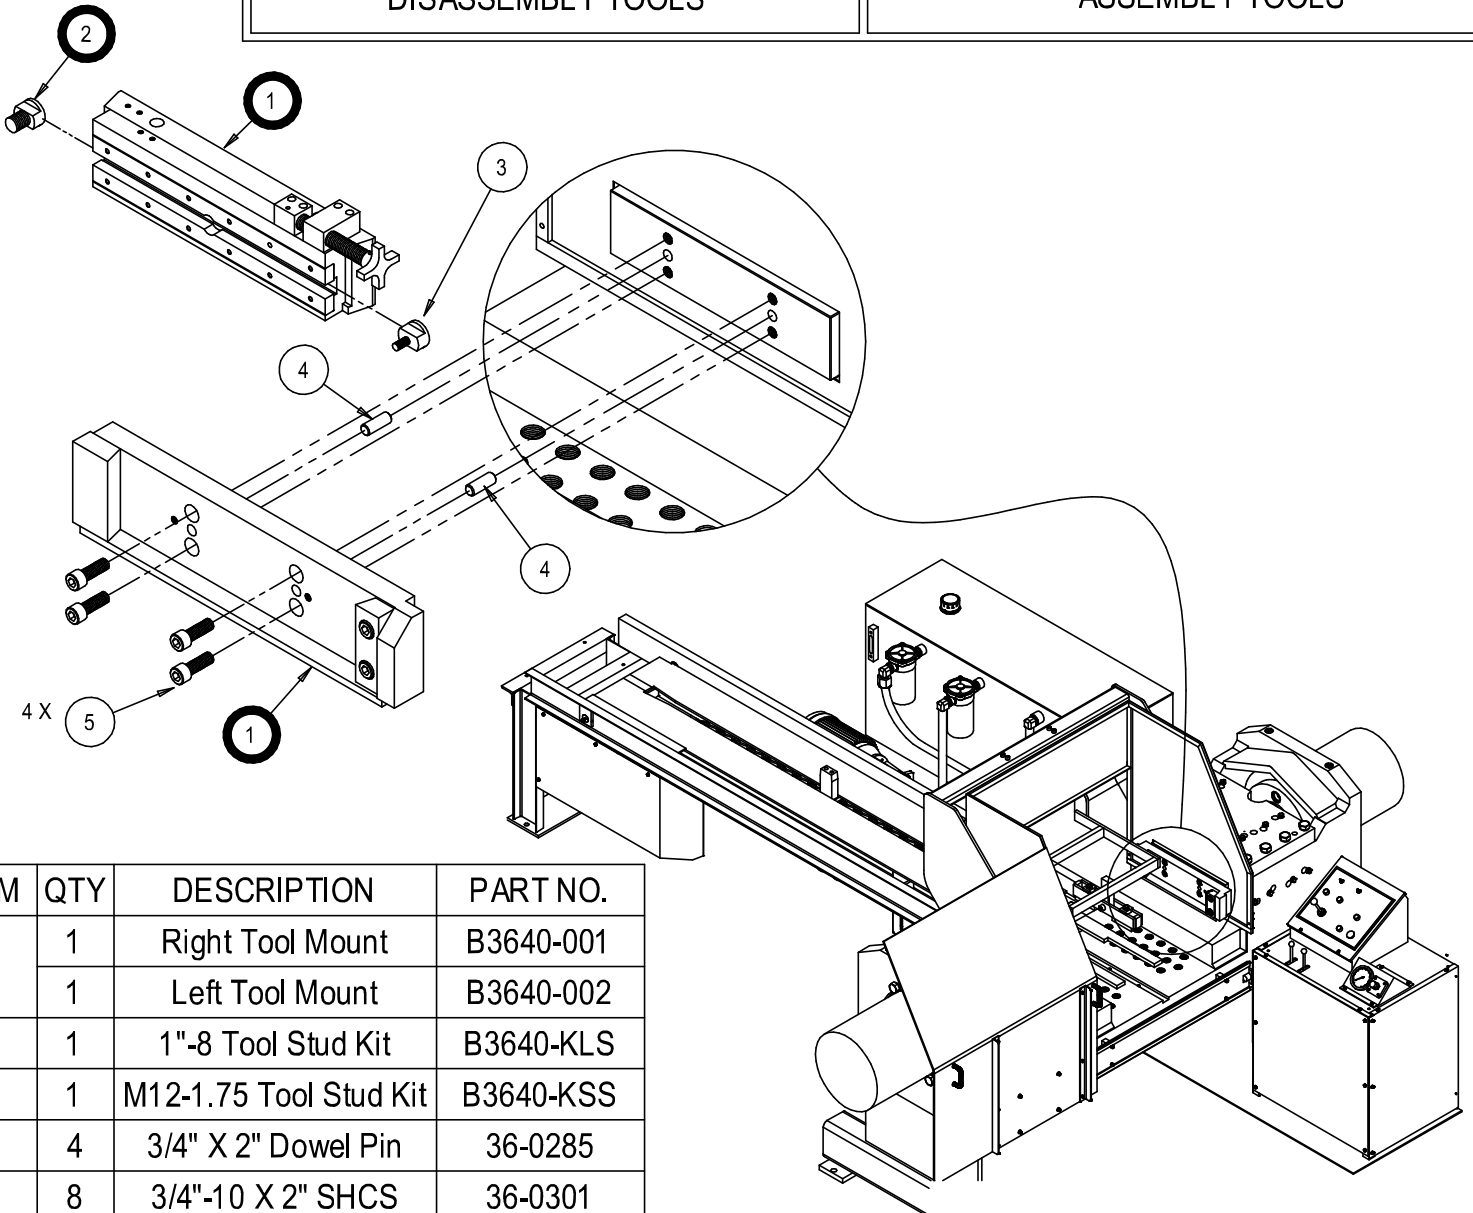

"C"-Style Tooling Identification

ITEM	QTY	DESCRIPTION	PART NO.
1	1	Right Tool Mount	B3640-001
	1	Left Tool Mount	B3640-002
2	1	1"-8 Tool Stud Kit	B3640-KLS
3	1	M12-1.75 Tool Stud Kit	B3640-KSS
4	4	3/4" X 2" Dowel Pin	36-0285
5	8	3/4"-10 X 2" SHCS	36-0301