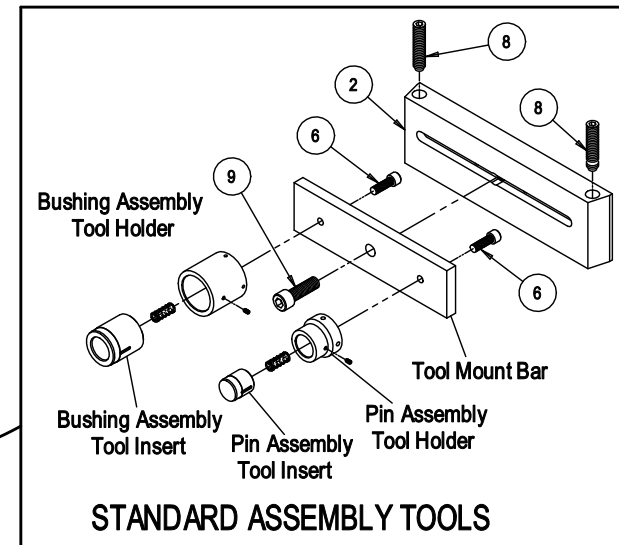

# "C"-Style Tooling Identification

ITEM	QTY	DESCRIPTION	PART NO.
1	1	Right Tool Mount	D1551-001
	1	Left Tool Mount	D1551-002
2	2	Slotted Tool Holder	C1331
3	1	Tool Holder Clamp	B2831
4	2	Shim Set	A2593
5	2	Shim Clamp	A2595
	8	M12 - 1.75 X 40 SHCS	36-0259
	8	M12-1.75 X 55 SHCS	36-0371
7	4	3/4" X 2" Dowel Pin	36-0285
8	4	3/4"-16 X 3" SHSS 1/2DP	36-0291
9	2	3/4"-10 X 2-1/4" SHCS	36-0292
10	8	3/4"-10 X 2" SHCS	36-0301
11	4	3/4"-16 X 2-1/4" SHCS	36-0328
12	8	1/4"-20 X 3/4" FHCS	36-0346