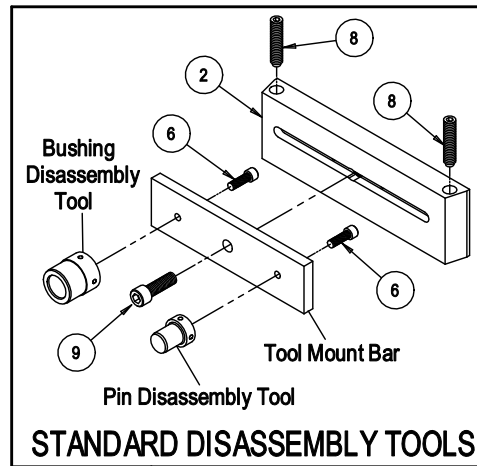

# "C"-Style Tooling Identification

ITEM	QTY	DESCRIPTION	PART NO.
1	1	Right Tool Mount	D1551-001
	1	Left Tool Mount	D1551-002
2	2	Slotted Tool Holder	C1331
3	1	Tool Holder Clamp	B2831
4	2	Shim Set	A2593
5	2	Shim Clamp	A2595
	8	M12 - 1.75 X 40 SHCS	36-0259
	8	M12-1.75 X 55 SHCS	36-0371
7	4	3/4" X 2" Dowel Pin	36-0285
8	4	3/4"-16 X 3" SHSS 1/2DP	36-0291
9	2	3/4"-10 X 2-1/4" SHCS	36-0292
10	8	3/4"-10 X 2" SHCS	36-0301
11	4	3/4"-16 X 2-1/4" SHCS	36-0328
12	8	1/4"-20 X 3/4" FHCS	36-0346