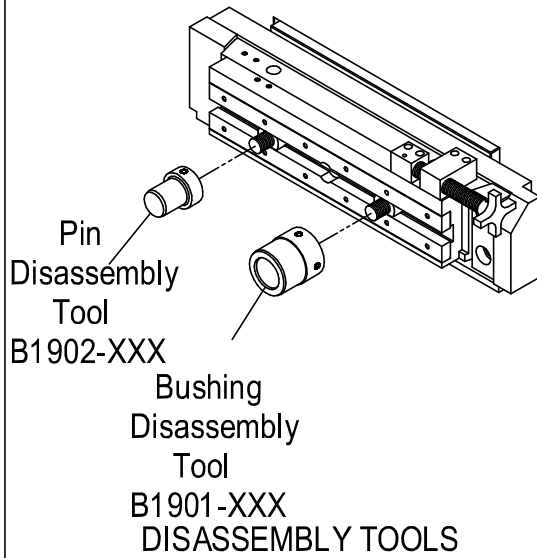

# "C"-Style Tooling Identification

ITEM	QTY	DESCRIPTION	PART NO.
1	1	Right Tool Mount	D1551-001
	1	Left Tool Mount	D1551-002
2	2	Slotted Tool Holder	C1331
3	1	Tool Holder Clamp	B2831
4	2	Shim Set	A2593
5	2	Shim Clamp	A2595
	8	M12 - 1.75 X 40 SHCS	36-0259
	8	M12-1.75 X 55 SHCS	36-0371
7	4	3/4" X 2" Dowel Pin	36-0285
8	4	3/4"-16 X 3" SHSS 1/2DP	36-0291
9	2	3/4"-10 X 2-1/4" SHCS	36-0292
10	8	3/4"-10 X 2" SHCS	36-0301
11	4	3/4"-16 X 2-1/4" SHCS	36-0328
12	8	1/4"-20 X 3/4" FHCS	36-0346

# "C"-Style Tooling Identification

ITEM	QTY	DESCRIPTION	PART NO.
1	1	Right Tool Mount	B3640-001
	1	Left Tool Mount	B3640-002
2	1	1"-8 Tool Stud Kit	B3640-KLS
3	1	M12-1.75 Tool Stud Kit	B3640-KSS
4	4	3/4" X 2" Dowel Pin	36-0285
5	8	3/4"-10 X 2" SHCS	36-0301