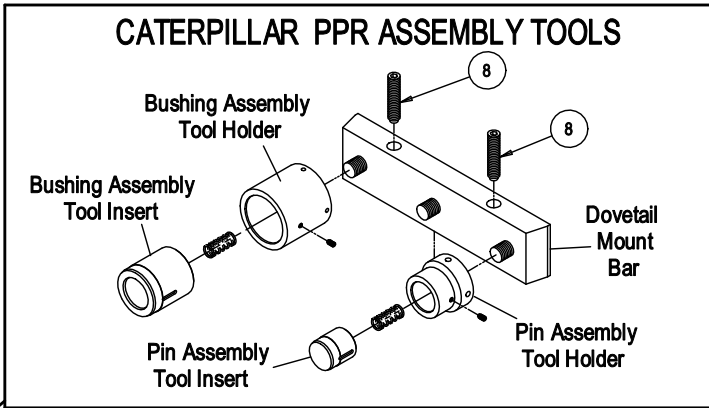

# "C"-Style Tooling Identification

ITEM	QTY	DESCRIPTION	PART NO.
1	1	Right Tool Mount	D1551-001
	1	Left Tool Mount	D1551-002
2	2	Slotted Tool Holder	C1331
3	1	Tool Holder Clamp	B2831
4	2	Shim Set	A2593
5	2	Shim Clamp	A2595
	8	M12 - 1.75 X 40 SHCS	36-0259
	8	M12-1.75 X 55 SHCS	36-0371
7	4	3/4" X 2" Dowel Pin	36-0285
8	4	3/4"-16 X 3" SHSS 1/2DP	36-0291
9	2	3/4"-10 X 2-1/4" SHCS	36-0292
10	8	3/4"-10 X 2" SHCS	36-0301
11	4	3/4"-16 X 2-1/4" SHCS	36-0328
12	8	1/4"-20 X 3/4" FHCS	36-0346