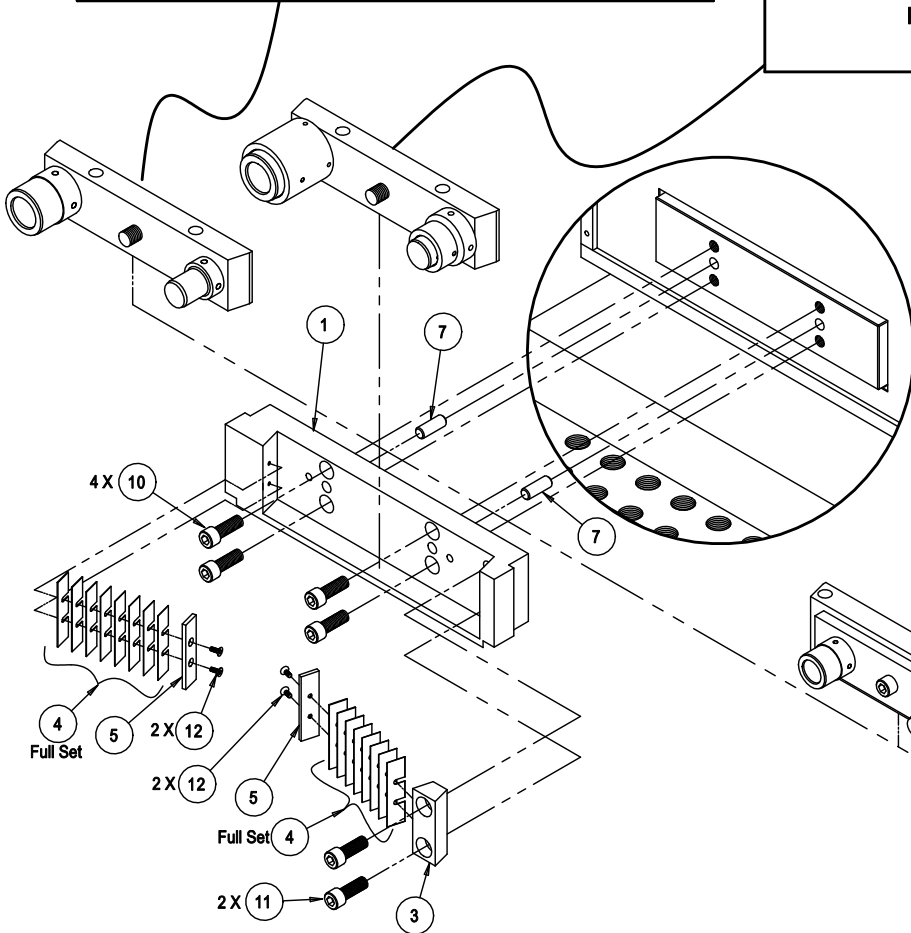

# "C"-Style Tooling Identification

ITEM	QTY	DESCRIPTION	PART NO.
1	1	Right Tool Mount	D1551-001
	1	Left Tool Mount	D1551-002
2	2	Slotted Tool Holder	C1331
3	1	Tool Holder Clamp	B2831
4	2	Shim Set	A2593
5	2	Shim Clamp	A2595
	8	M12 - 1.75 X 40 SHCS	36-0259
	8	M12-1.75 X 55 SHCS	36-0371
7	4	3/4" X 2" Dowel Pin	36-0285
8	4	3/4"-16 X 3" SHSS 1/2DP	36-0291
9	2	3/4"-10 X 2-1/4" SHCS	36-0292
10	8	3/4"-10 X 2" SHCS	36-0301
11	4	3/4"-16 X 2-1/4" SHCS	36-0328
12	8	1/4"-20 X 3/4" FHCS	36-0346